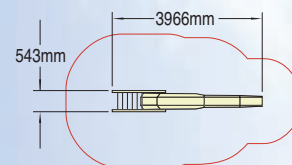

Embankment Slides are available in six standard lengths. We recommend that we carry out a site survey before providing you with a quotation, to ensure the design suits your requirements exactly.

Product code	Overall length	Chute	Runout	Bank height	Bank length
6050-008	3400mm	2440mm	660mm	1000mm	2000mm
6050-009	4400mm	3150mm	885mm	1350mm	2700mm
6050-010	5800mm	4270mm	1270mm	1850mm	3700mm
6050-011	7300mm	4820mm	2180mm	2200mm	4400mm
6050-012	9100mm	5700mm	3100mm	2650mm	5300mm
6050-013	11000mm	7600mm	3100mm	3550mm	7100mm

No Safety Surface is needed for Embankment Slides.

Slides

Age range 2 to Adult

Timeless Classics

Low Pedestal Slide

Product code 6050-060
 Wet Pour Safety Surfacing
 1.4m FFH: 18m² x 50mm

Medium Pedestal Slide

Product code 6050-061
 Wet Pour Safety Surfacing
 1.7m FFH: 21m² x 60mm

High Pedestal Slide

Product code 6050-062
 Wet Pour Safety Surfacing
 2.2m FFH: 20m² x 80mm
 1m FFH: 7m² x 40mm