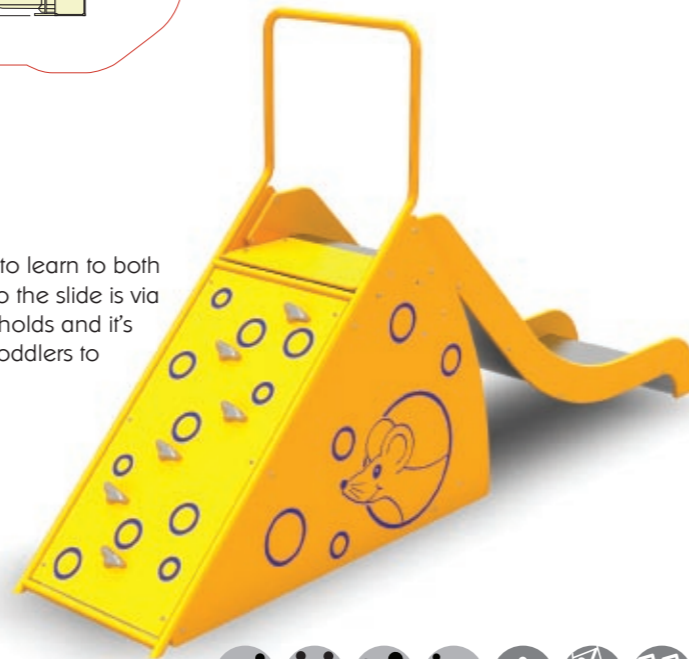

Slides

Age range 2 to Adult

Combat Cableway

Product code 6190-006

Suitable for flat or gently sloping sites, this one-way 20m zip slide, with a rubber button safety seat suspended by a plastic coated chain and support mechanism, transports the rider from a launch platform to a buffer stop at the end of the ride.

Safety Surfacing Area
1.0m FFH: 21m² x 40mm

The plan shows the area of Wet Pour (with rubber pin kerb edging) that is recommended for installation below the riding area of the Combat Cableway on grassed sites. Additional surfacing is required if the Cableway is installed on asphalt or concrete. Please ask for an exact safety surfacing specification for your site.

Wide Slide

Product code 901-WIDE

Our Wide Slide has been designed for integrated play. Children with special needs can play with able-bodied friends or be helped down by adult carers. The slide is wide enough for a child and helper to slide down together. Play panels from our Tropica Multi-Play range - e.g. Jungle Clock, Cog-Wheels, Sands of Time and Animal Pairs Game can be incorporated at the lower level for added play value.

Wet Pour Safety Surfacing
1.0m FFH: 29m² x 40mm

Cheese Slide

Product code 6050-070

A delightful unit for toddlers to learn to both climb and slide. Access onto the slide is via a ramp with hand and foot holds and it's wide enough to allow two toddlers to slide down together.