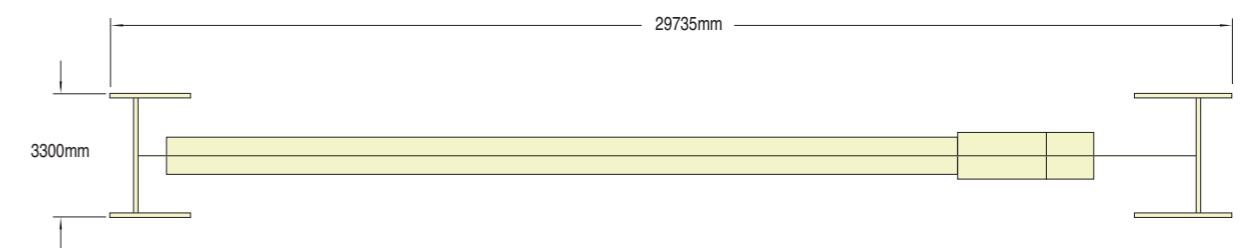

Slides

Age range 2 to Adult

Combat Cableway

Product code 6190-006

Suitable for flat or gently sloping sites, this one-way 20m zip slide, with a rubber button safety seat suspended by a plastic coated chain and support mechanism, transports the rider from a launch platform to a buffer stop at the end of the ride.

Safety Surfacing Area
1.0m FFH: 21m² x 40mm

The plan shows the area of Wet Pour (with rubber pin kerb edging) that is recommended for installation below the riding area of the Combat Cableway on grassed sites. Additional surfacing is required if the Cableway is installed on asphalt or concrete. Please ask for an exact safety surfacing specification for your site.

Embankment Slides are available in six standard lengths. We recommend that we carry out a site survey before providing you with a quotation, to ensure the design suits your requirements exactly.

Product code	Overall length	Chute	Runout	Bank height	Bank length
6050-008	3400mm	2440mm	660mm	1000mm	2000mm
6050-009	4400mm	3150mm	885mm	1350mm	2700mm
6050-010	5800mm	4270mm	1270mm	1850mm	3700mm
6050-011	7300mm	4820mm	2180mm	2200mm	4400mm
6050-012	9100mm	5700mm	3100mm	2650mm	5300mm
6050-013	11000mm	7600mm	3100mm	3550mm	7100mm