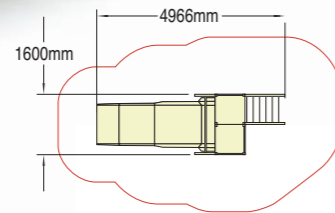

Wide Slide

Product code 901-WIDE

Our Wide Slide has been designed for integrated play. Children with special needs can play with able-bodied friends or be helped down by adult carers. The slide is wide enough for a child and helper to slide down together. Play panels from our Tropica Multi-Play range - e.g. Jungle Clock, Cog-Wheels, Sands of Time and Animal Pairs Game can be incorporated at the lower level for added play value.