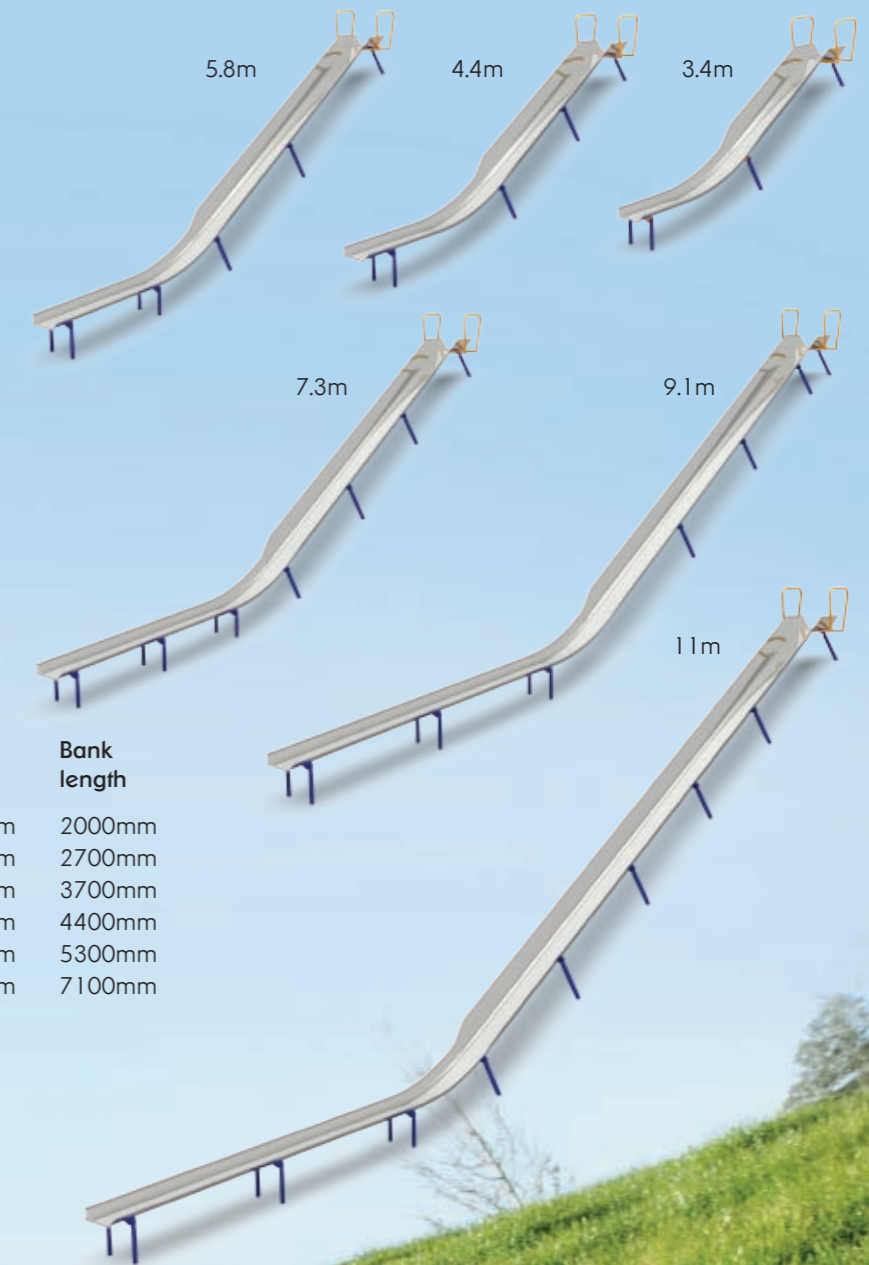

Safety Surfacing Area
1.0m FFH: 21m² x 40mm

The plan shows the area of Wet Pour (with rubber pin kerb edging) that is recommended for installation below the riding area of the Combat Cableway on grassed sites. Additional surfacing is required if the Cableway is installed on asphalt or concrete. Please ask for an exact safety surfacing specification for your site.

Wet Pour Safety Surfacing
1.0m FFH: 29m² x 40mm

Cheese Slide

Product code 6050-070

A delightful unit for toddlers to learn to both climb and slide. Access onto the slide is via a ramp with hand and foot holds and it's wide enough to allow two toddlers to slide down together.

Wet Pour Safety Surfacing
1.0m FFH: 16m² x 40mm

Slides

Age range 2 to Adult

Timeless Classics

Embankment Slides

A clever way of converting a sloping area which may not be used much, into an exciting play feature - our Embankment Slides are ideal for a bank with a gradient of around 30°.

Embankment Slides are available in six standard lengths. We recommend that we carry out a site survey before providing you with a quotation, to ensure the design suits your requirements exactly.

Product code	Overall length	Chute	Runout	Bank height	Bank length
6050-008	3400mm	2440mm	660mm	1000mm	2000mm
6050-009	4400mm	3150mm	885mm	1350mm	2700mm
6050-010	5800mm	4270mm	1270mm	1850mm	3700mm
6050-011	7300mm	4820mm	2180mm	2200mm	4400mm
6050-012	9100mm	5700mm	3100mm	2650mm	5300mm
6050-013	11000mm	7600mm	3100mm	3550mm	7100mm