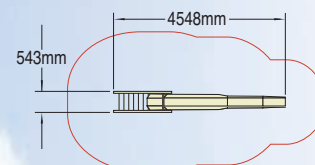

Embankment Slides are available in six standard lengths. We recommend that we carry out a site survey before providing you with a quotation, to ensure the design suits your requirements exactly.

Product code	Overall length	Chute	Runout	Bank height	Bank length
6050-008	3400mm	2440mm	660mm	1000mm	2000mm
6050-009	4400mm	3150mm	885mm	1350mm	2700mm
6050-010	5800mm	4270mm	1270mm	1850mm	3700mm
6050-011	7300mm	4820mm	2180mm	2200mm	4400mm
6050-012	9100mm	5700mm	3100mm	2650mm	5300mm
6050-013	11000mm	7600mm	3100mm	3550mm	7100mm

No Safety Surface is needed for Embankment Slides.

Slides

Age range 2 to Adult

Timeless Classics

Low Pedestal Slide

Product code 6050-060
 Wet Pour Safety Surfacing
 1.4m FFH: 18m² x 50mm

Medium Pedestal Slide

Product code 6050-061
 Wet Pour Safety Surfacing
 1.7m FFH: 21m² x 60mm

High Pedestal Slide

Product code 6050-062
 Wet Pour Safety Surfacing
 2.2m FFH: 20m² x 80mm
 1m FFH: 7m² x 40mm