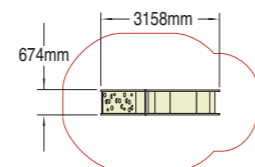

Safety Surfacing Area
1.0m FFH: 21m² x 40mm

The plan shows the area of Wet Pour (with rubber pin kerb edging) that is recommended for installation below the riding area of the Combat Cableway on grassed sites. Additional surfacing is required if the Cableway is installed on asphalt or concrete. Please ask for an exact safety surfacing specification for your site.

Wet Pour Safety Surfacing
1.0m FFH: 29m² x 40mm

Cheese Slide

Product code 6050-070

A delightful unit for toddlers to learn to both climb and slide. Access onto the slide is via a ramp with hand and foot holds and it's wide enough to allow two toddlers to slide down together.

Embankment Slides are available in six standard lengths. We recommend that we carry out a site survey before providing you with a quotation, to ensure the design suits your requirements exactly.

Product code	Overall length	Chute	Runout	Bank height	Bank length
6050-008	3400mm	2440mm	660mm	1000mm	2000mm
6050-009	4400mm	3150mm	885mm	1350mm	2700mm
6050-010	5800mm	4270mm	1270mm	1850mm	3700mm
6050-011	7300mm	4820mm	2180mm	2200mm	4400mm
6050-012	9100mm	5700mm	3100mm	2650mm	5300mm
6050-013	11000mm	7600mm	3100mm	3550mm	7100mm