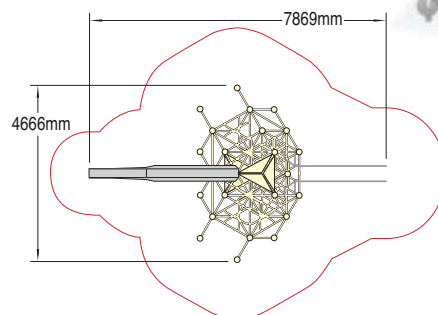

### 10 Play Features

- Height 3.9m
- Matrix Slide
- 6 x Side Panels with Theming Option
- 3 x 'Hang Out' Platforms

Wet Pour Safety Surfacing  
2.0m FFH: 33m<sup>2</sup> x 70mm

### 15 Play Features

- Height 3.9m
- Bannister Slide
- Matrix Slide
- Climbing Net
- 3 x Side Panels with Theming Option
- 9 x 'Hang Out' Platforms

Wet Pour Safety Surfacing  
2.6m FFH: 15m<sup>2</sup> x 100mm  
2.0m FFH: 22m<sup>2</sup> x 70mm  
1.0m FFH: 9m<sup>2</sup> x 40mm