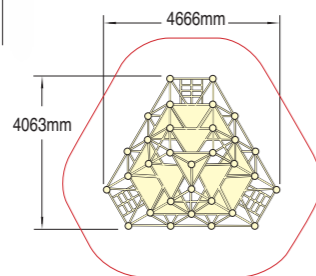

#### 15 Play Features

- Height 3.9m
- 3 x Climbing Nets
- 3 x Side Panels with Theming Option
- 9 x 'Hang Out' Platforms

Wet Pour Safety Surfacing  
2.0m FFH: 35m<sup>2</sup> x 70mm