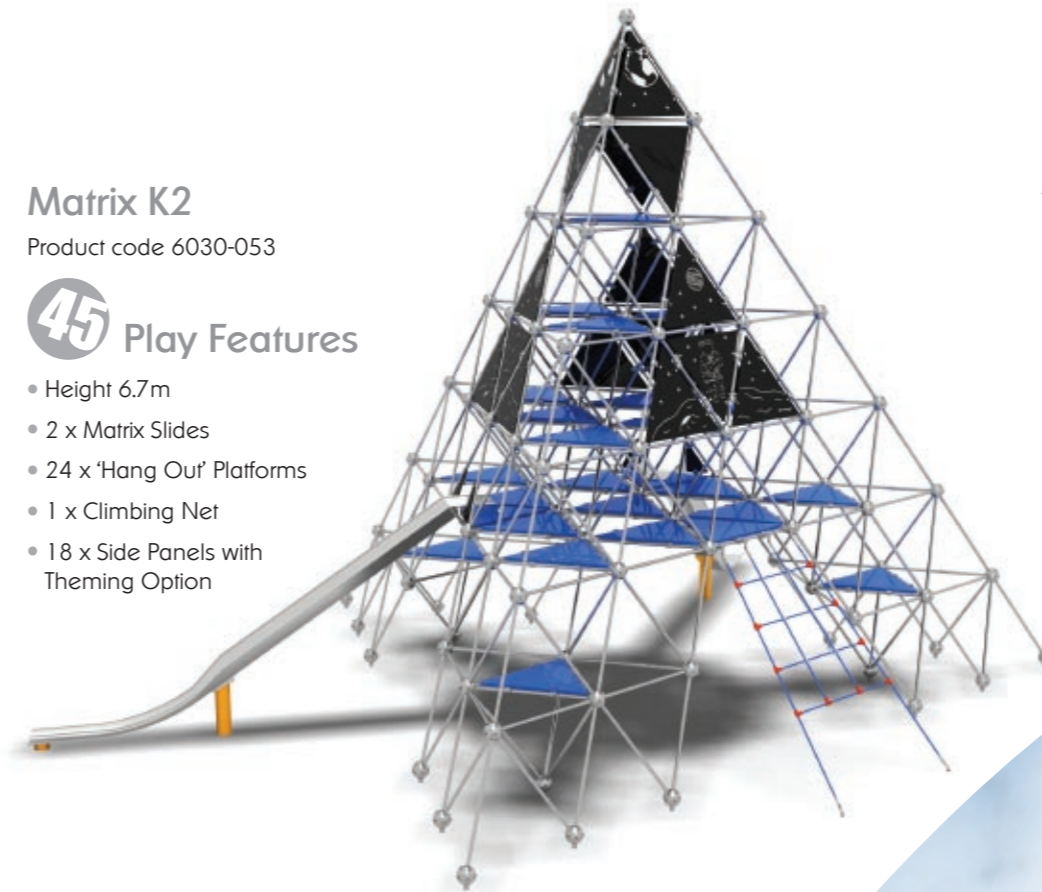

#### 15 Play Features

- Height 3.9m
- 3 x Climbing Nets
- 3 x Side Panels with Theming Option
- 9 x 'Hang Out' Platforms

Wet Pour Safety Surfacing  
2.0m FFH: 35m<sup>2</sup> x 70mm

#### 45 Play Features

- Height 6.7m
- 2 x Matrix Slides
- 24 x 'Hang Out' Platforms
- 1 x Climbing Net
- 18 x Side Panels with Theming Option

Wet Pour Safety Surfacing  
2.0m FFH: 79m<sup>2</sup> x 70mm