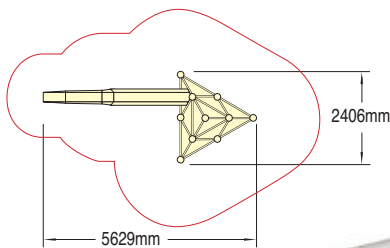

# Matrix Agility System

Age range 5 to adult

### 10 Play Features

- Height 3.9m
- Matrix Slide
- 6 x Side Panels with Theming Option
- 3 x 'Hang Out' Platforms

Wet Pour Safety Surfacing  
2.0m FFH: 33m<sup>2</sup> x 70mm