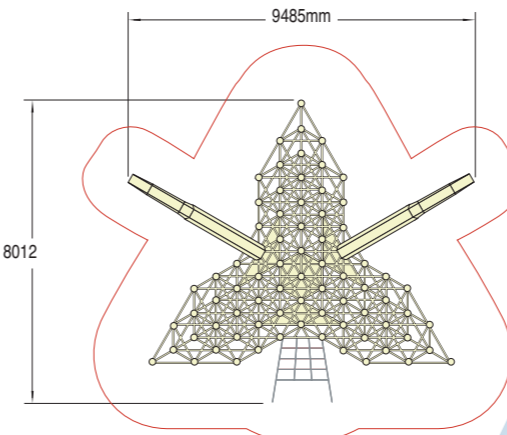

#### 15 Play Features

- Height 3.9m
- 3 x Climbing Nets
- 3 x Side Panels with Theming Option
- 9 x 'Hang Out' Platforms

Wet Pour Safety Surfacing  
2.0m FFH: 35m<sup>2</sup> x 70mm

#### 45 Play Features

- Height 6.7m
- 2 x Matrix Slides
- 24 x 'Hang Out' Platforms
- 1 x Climbing Net
- 18 x Side Panels with Theming Option

Wet Pour Safety Surfacing  
2.0m FFH: 79m<sup>2</sup> x 70mm