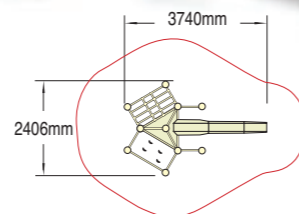

#### 15 Play Features

- Height 3.9m
- 3 x Climbing Nets
- 3 x Side Panels with Theming Option
- 9 x 'Hang Out' Platforms

Wet Pour Safety Surfacing  
2.0m FFH: 35m<sup>2</sup> x 70mm

#### 45 Play Features

- Height 6.7m
- 2 x Matrix Slides
- 24 x 'Hang Out' Platforms
- 1 x Climbing Net
- 18 x Side Panels with Theming Option

Wet Pour Safety Surfacing  
2.0m FFH: 79m<sup>2</sup> x 70mm

#### 3 Play Features

- Height 2.1m
- Matrix Slide
- Climbing Net
- Climbing Panel

Wet Pour Safety Surfacing  
1.1m FFH: 20m<sup>2</sup> x 40mm